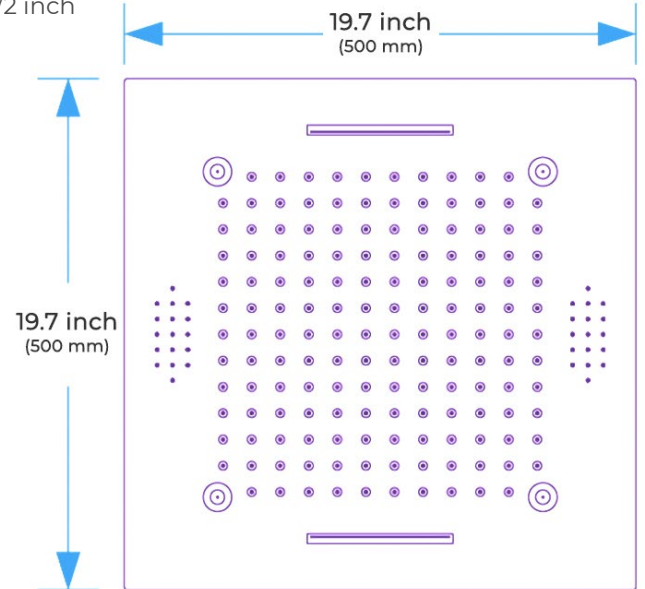

### Shower Head

Shower Head 3 Functions: Waterfall, Rainfall & Mist

Shower head size: 20 x 20 inch

Each function run all together and separately

Music and LED light work by electronic

All Metal Material: Solid Brass; Stainless Steel (top showerhead, hose)

Shower Head Mounting: Flush on ceiling

Hand Spray Hose: 59 inch

Water flow: 2.5 GPM ~ 5.5 GPM

Water pressure: 0.3 MPA ~ 1 MPA

Water pipe lines: 3/4 inch water pipes for the hot and cold water mixer inlet, the others are 1/2 inch

### 304 Stainless Steel

Speaker×2 『500×500mm』

Mist×4

Waterfall×2

Rainfall

Water Pressure: 0.3-0.5MPA  
Shower Flow Rate: 9-25L/min

Product shown is only for installation display purpose

All dimensions and specifications are nominal and may vary. Use actual products for accuracy in critical situations.

### FEATURES

- Material: Brass
- Base Plate Height: 5-1/8"
- Base Plate Width: 5-1/8"
- Jet Surface Area: 3-1/8"
- Surface Depth: 1/4"
- Adjustment Angle: 5°
- Male NPT Connection: 1/2"
- Maximum Flow Rate: 2.5 GPM (9.5L/min) max @ 80 psi