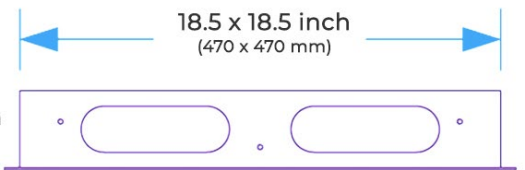

### Shower Head

Shower Head 3 Functions: Waterfall, Rainfall & Mist

Shower head size: 20 x 20 inch

Each function run all together and separately

Music and LED light work by electronic

All Metal Material: Solid Brass; Stainless Steel (top showerhead, hose)

Shower Head Mounting: Flush on ceiling

Hand Spray Hose: 59 inch

Water flow: 2.5 GPM ~ 5.5 GPM

Water pressure: 0.3 MPA ~ 1 MPA

Water pipe lines: 3/4 inch water pipes for the hot and cold water mixer inlet, the others are 1/2 inch

### Touch Panel Control

Turn On/Off Control

**MANUAL MODE**  
Total 64 colors

Auto mode setting

**AUTO MODE**  
Total 11 Auto mode

Set the speed of color change, fast/slow

### 304 Stainless Steel

Speaker×2 『500×500mm』

Mist×4

Waterfall×2

Rainfall

Water Pressure: 0.3-0.5MPA  
Shower Flow Rate: 9-25L/min

Product shown is only for installation display purpose

All dimensions and specifications are nominal and may vary. Use actual products for accuracy in critical situations.