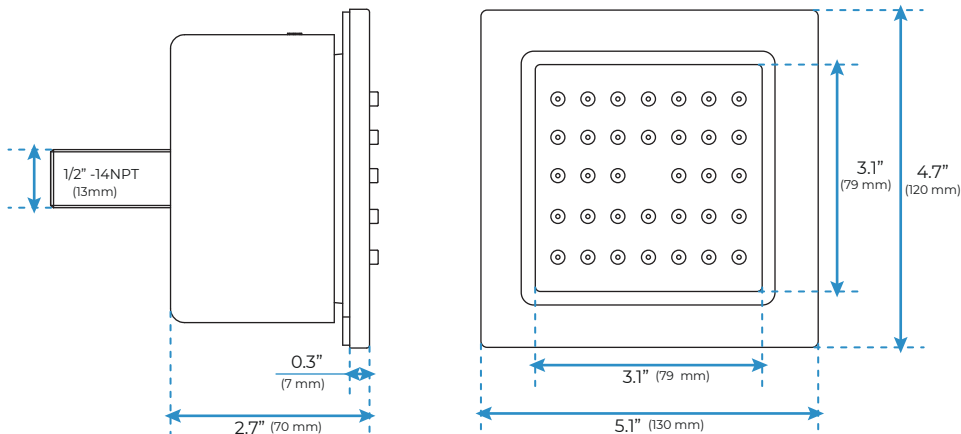

### Shower Head

Shower Head 3 Functions: Waterfall, Rainfall & Mist

Shower head size: 20 x 20 inch

Each function run all together and separately

Music and LED light work by electronic

All Metal Material: Solid Brass; Stainless Steel (top showerhead, hose)

Shower Head Mounting: Flush on ceiling

Hand Spray Hose: 59 inch

Water flow: 2.5 GPM ~ 5.5 GPM

Water pressure: 0.3 MPA ~ 1 MPA

Water pipe lines: 3/4 inch water pipes for the hot and cold water mixer inlet, the others are 1/2 inch

## Shower Mixer Connections

### FEATURES

- Material: Brass
- Base Plate Height: 5-1/8"
- Base Plate Width: 5-1/8"
- Jet Surface Area: 3-1/8"
- Surface Depth: 1/4"
- Adjustment Angle: 5°
- Male NPT Connection: 1/2"
- Maximum Flow Rate: 2.5 GPM (9.5L/min) max @ 80 psi