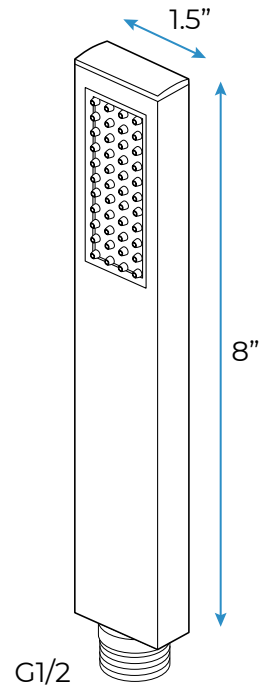

Hand Shower

Flow Rate: 2.0 GPM / 7.6 LPM