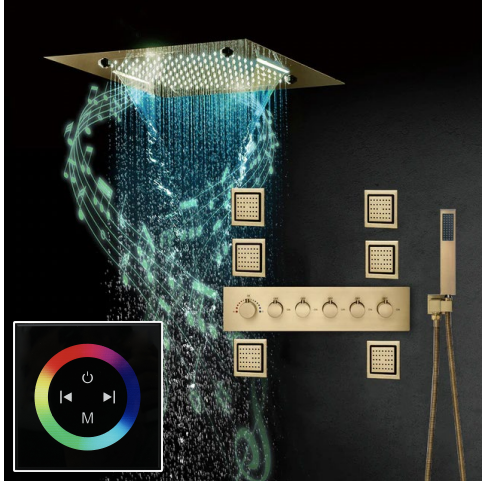

## BRUSHED GOLD THERMOSTATIC LED TOUCH PANEL CONTROLLED MUSICAL RECESSED CEILING MOUNT RAINFALL WATERFALL MIST SHOWER SYSTEM WITH JETTED BODY SPRAYS AND HAND SHOWER SPECIFICATIONS

### Shower Head

Shower Head 3 Functions: Waterfall, Rainfall & Mist

Shower head size: 20 x 20 inch

Each function run all together and separately

Music and LED light work by electronic

All Metal Material: Solid Brass; Stainless Steel (top showerhead, hose)

Shower Head Mounting: Flush on ceiling

Hand Spray Hose: 59 inch

Water flow: 2.5 GPM ~ 5.5 GPM

Water pressure: 0.3 MPA ~ 1 MPA

Water pipe lines: 3/4 inch water pipes for the hot and cold water mixer inlet, the others are 1/2 inch

### Touch Panel Control

Turn On/Off Control

**MANUAL MODE**  
Total 64 colors

Auto mode setting

**AUTO MODE**  
Total 11 Auto mode

Set the speed of color change, fast/slow