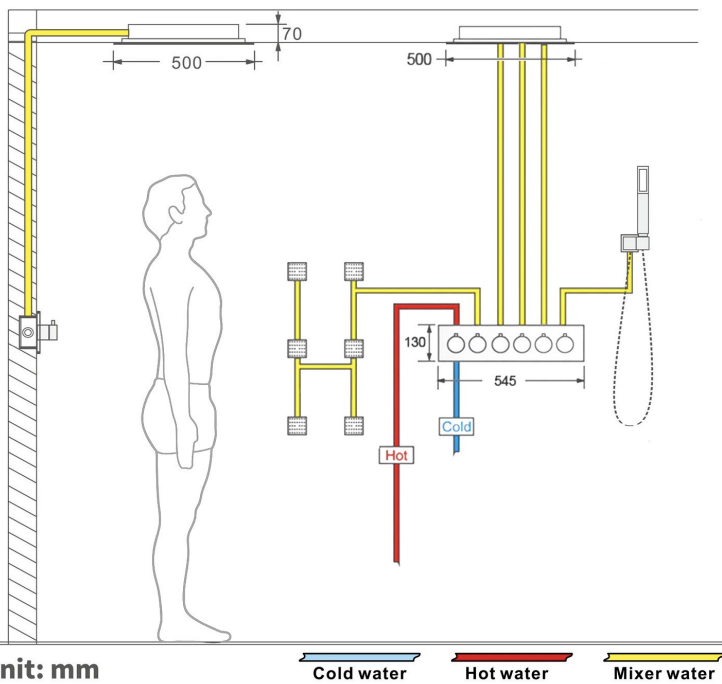

Shower Mixer Connections