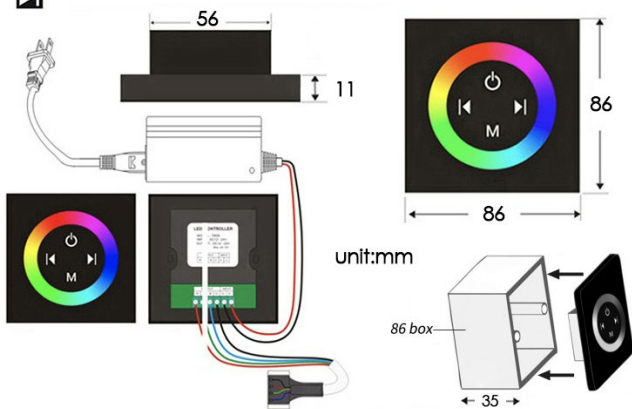

### Shower Head

Shower Head 3 Functions: Waterfall, Rainfall & Mist

Shower head size: 20 x 20 inch

Each function run all together and separately

Music and LED light work by electronic

All Metal Material: Solid Brass; Stainless Steel (top showerhead, hose)

Shower Head Mounting: Flush on ceiling

Hand Spray Hose: 59 inch

Water flow: 2.5 GPM ~ 5.5 GPM

Water pressure: 0.3 MPA ~ 1 MPA

Water pipe lines: 3/4 inch water pipes for the hot and cold water mixer inlet, the others are 1/2 inch

### Touch Panel Control

Turn On/Off Control

**MANUAL MODE**  
Total 64 colors

Auto mode setting

**AUTO MODE**  
Total 11 Auto mode

Set the speed of color change, fast/slow

### 304 Stainless Steel

Speaker×2 『500×500mm』

Mist×4

Waterfall×2

Rainfall

Water Pressure: 0.3-0.5MPA  
Shower Flow Rate: 9-25L/min

Product shown is only for installation display purpose

All dimensions and specifications are nominal and may vary. Use actual products for accuracy in critical situations.